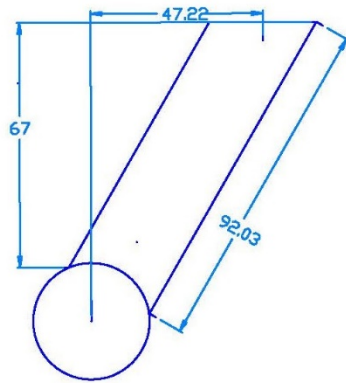

Standard Projection

67mm Projection

80mm Projection

100mm Projection

Notes:

This drawing is not to scale.

Alpro Architectural Hardware
 Nuffield Estate, Poole, Dorset
 BH17 0BD
 Tel 01202 676262
 www.alpro.co.uk

**FUNCTIONAL 98
 PULL HANDLE**

Series Ref. 98-327/98-328

Date: 30.10.2019

Issue No: 1