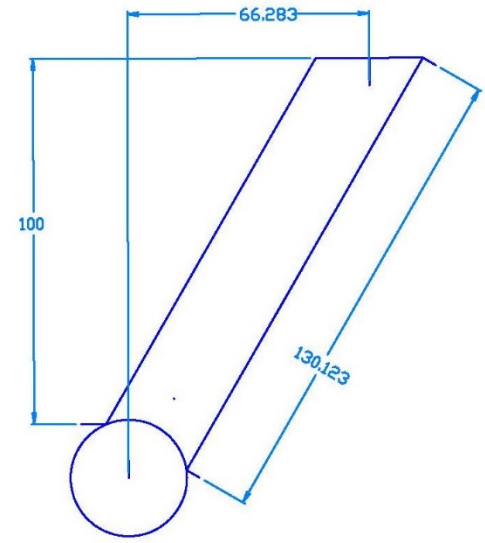

Standard Projection

67mm Projection

80mm Projection

100mm Projection

Notes:

This drawing is not to scale.

Alpro Architectural Hardware
 Nuffield Estate, Poole, Dorset
 BH17 0BD
 Tel 01202 676262
 www.alpro.co.uk

**FUNCTIONAL 98
 PULL HANDLE**

Series Ref. 98-327/98-328

Date: 30.10.2019

Issue No: 1