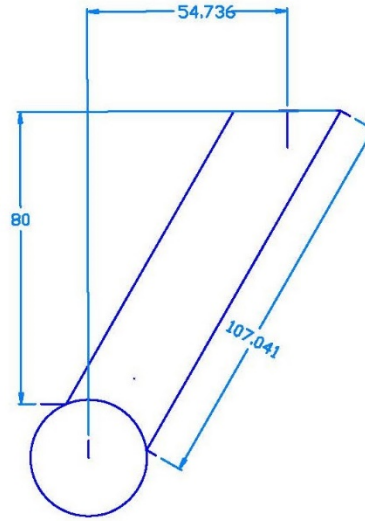

Standard Projection

67mm Projection

80mm Projection

100mm Projection

Notes:

This drawing is not to scale.

Alpro Architectural Hardware
 Nuffield Estate, Poole, Dorset
 BH17 0BD
 Tel 01202 676262
 www.alpro.co.uk

**FUNCTIONAL 98
 PULL HANDLE**

Series Ref. 98-327/98-328

Date: 30.10.2019

Issue No: 1